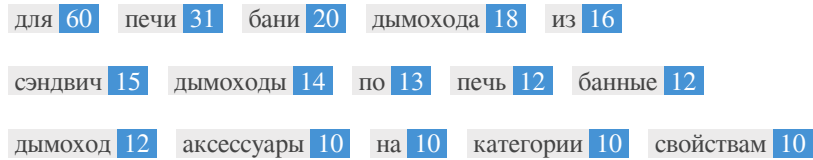

Keywords Cloud

This Keyword Cloud provides an insight into the frequency of keyword usage within the page.

It's important to carry out keyword research to get an understanding of the keywords that your audience is using. There are a number of keyword research tools available online to help you choose which keywords to target.

Keyword Consistency

Keywords	Freq	Title	Desc	<H>
для	60	✗	✓	✗
печи	31	✓	✗	✗
бани	20	✗	✓	✗
дымохода	18	✗	✗	✗
из	16	✗	✓	✗
сэндвич	15	✗	✓	✗
дымоходы	14	✗	✗	✗
по	13	✗	✗	✗
печь	12	✗	✗	✗
банные	12	✗	✗	✗
дымоход	12	✗	✗	✗
аксессуары	10	✗	✗	✗
на	10	✗	✗	✗
категории	10	✗	✗	✗
свойствам	10	✗	✗	✗

This table highlights the importance of being consistent with your use of keywords.

To improve the chance of ranking well in search results for a specific keyword, make sure you include it in some or all of the following: page URL, page content, title tag, meta description, header tags, image alt attributes, internal link anchor text and backlink anchor text.