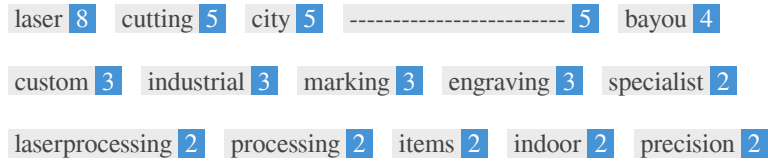

Keywords Cloud

This Keyword Cloud provides an insight into the frequency of keyword usage within the page.

It's important to carry out keyword research to get an understanding of the keywords that your audience is using. There are a number of keyword research tools available online to help you choose which keywords to target.

Keyword Consistency

Keywords	Freq	Title	Desc	<H>
laser	8	✓	✓	✓
cutting	5	✓	✓	✓
city	5	✗	✗	✓
-----	5	✗	✗	✗
bayou	4	✗	✗	✓
custom	3	✓	✓	✓
industrial	3	✓	✓	✓
marking	3	✓	✓	✓
engraving	3	✓	✓	✓
specialist	2	✓	✗	✓
laserprocessing	2	✗	✗	✗
processing	2	✓	✗	✓
items	2	✗	✗	✓
indoor	2	✗	✗	✓
precision	2	✗	✗	✓

This table highlights the importance of being consistent with your use of keywords.

To improve the chance of ranking well in search results for a specific keyword, make sure you include it in some or all of the following: page URL, page content, title tag, meta description, header tags, image alt attributes, internal link anchor text and backlink anchor text.