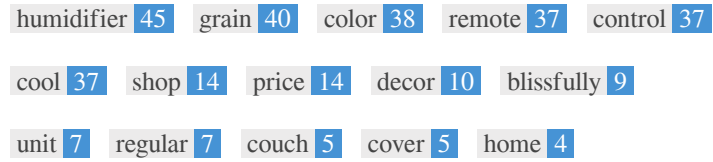

Keywords Cloud

This Keyword Cloud provides an insight into the frequency of keyword usage within the page.

It's important to carry out keyword research to get an understanding of the keywords that your audience is using. There are a number of keyword research tools available online to help you choose which keywords to target.

Keyword Consistency

Keywords	Freq	Title	Desc	<H>
humidifier	45	✗	✗	✓
grain	40	✗	✗	✓
color	38	✗	✗	✓
remote	37	✗	✗	✓
control	37	✗	✗	✓
cool	37	✗	✗	✓
shop	14	✗	✗	✓
price	14	✗	✗	✗
decor	10	✓	✓	✓
blissfully	9	✓	✓	✓
unit	7	✗	✗	✗
regular	7	✗	✗	✗
couch	5	✗	✗	✓
cover	5	✗	✗	✓
home	4	✗	✗	✓

This table highlights the importance of being consistent with your use of keywords.

To improve the chance of ranking well in search results for a specific keyword, make sure you include it in some or all of the following: page URL, page content, title tag, meta description, header tags, image alt attributes, internal link anchor text and backlink anchor text.