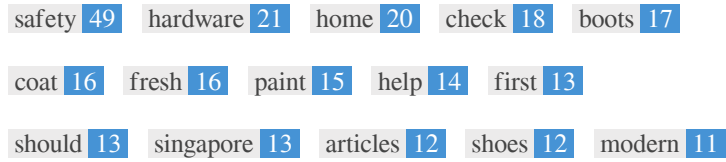

Keywords Cloud

This Keyword Cloud provides an insight into the frequency of keyword usage within the page.

It's important to carry out keyword research to get an understanding of the keywords that your audience is using. There are a number of keyword research tools available online to help you choose which keywords to target.

Keyword Consistency

Keywords	Freq	Title	Desc	<H>
safety	49	✗	✗	✓
hardware	21	✗	✓	✓
home	20	✓	✓	✓
check	18	✗	✗	✓
boots	17	✗	✗	✓
coat	16	✗	✗	✓
fresh	16	✗	✗	✓
paint	15	✗	✗	✓
help	14	✗	✗	✗
first	13	✗	✗	✓
should	13	✗	✗	✗
singapore	13	✓	✓	✓
articles	12	✗	✗	✗
shoes	12	✗	✗	✗
modern	11	✗	✗	✓

This table highlights the importance of being consistent with your use of keywords.

To improve the chance of ranking well in search results for a specific keyword, make sure you include it in some or all of the following: page URL, page content, title tag, meta description, header tags, image alt attributes, internal link anchor text and backlink anchor text.