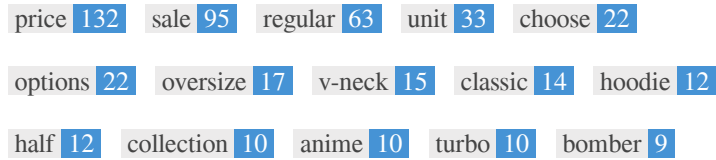

Keywords Cloud

This Keyword Cloud provides an insight into the frequency of keyword usage within the page.

It's important to carry out keyword research to get an understanding of the keywords that your audience is using. There are a number of keyword research tools available online to help you choose which keywords to target.

Keyword Consistency

Keywords	Freq	Title	Desc	<H>
price	132	✗	✗	✗
sale	95	✗	✗	✗
regular	63	✗	✗	✗
unit	33	✗	✗	✗
choose	22	✗	✗	✗
options	22	✗	✗	✗
oversize	17	✗	✗	✓
v-neck	15	✗	✗	✓
classic	14	✗	✗	✓
hoodie	12	✗	✗	✓
half	12	✗	✗	✓
collection	10	✗	✗	✓
anime	10	✗	✗	✓
turbo	10	✗	✗	✓
bomber	9	✗	✗	✓

This table highlights the importance of being consistent with your use of keywords.

To improve the chance of ranking well in search results for a specific keyword, make sure you include it in some or all of the following: page URL, page content, title tag, meta description, header tags, image alt attributes, internal link anchor text and backlink anchor text.