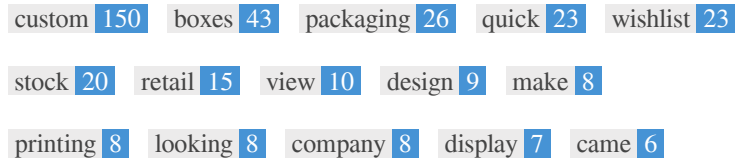

Keywords Cloud

This Keyword Cloud provides an insight into the frequency of keyword usage within the page.

It's important to carry out keyword research to get an understanding of the keywords that your audience is using. There are a number of keyword research tools available online to help you choose which keywords to target.

Keyword Consistency

Keywords	Freq	Title	Desc	<H>
custom	150	✓	✗	✓
boxes	43	✓	✗	✓
packaging	26	✗	✗	✓
quick	23	✗	✗	✓
wishlist	23	✗	✗	✗
stock	20	✗	✗	✓
retail	15	✗	✗	✗
view	10	✗	✗	✗
design	9	✓	✗	✓
make	8	✗	✗	✓
printing	8	✓	✗	✓
looking	8	✗	✗	✗
company	8	✗	✗	✗
display	7	✗	✗	✓
came	6	✗	✗	✗

This table highlights the importance of being consistent with your use of keywords.

To improve the chance of ranking well in search results for a specific keyword, make sure you include it in some or all of the following: page URL, page content, title tag, meta description, header tags, image alt attributes, internal link anchor text and backlink anchor text.