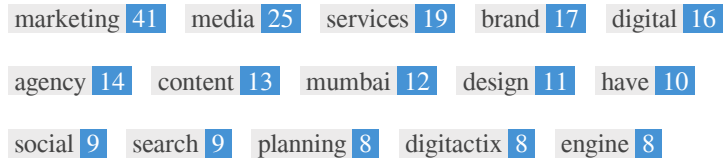

Keywords Cloud

This Keyword Cloud provides an insight into the frequency of keyword usage within the page.

It's important to carry out keyword research to get an understanding of the keywords that your audience is using. There are a number of keyword research tools available online to help you choose which keywords to target.

Keyword Consistency

Keywords	Freq	Title	Desc	<H>
marketing	41	✓	✓	✓
media	25	✗	✗	✓
services	19	✗	✓	✓
brand	17	✗	✓	✓
digital	16	✓	✓	✓
agency	14	✓	✓	✓
content	13	✗	✗	✓
mumbai	12	✓	✓	✓
design	11	✗	✗	✓
have	10	✗	✗	✗
social	9	✗	✗	✓
search	9	✗	✗	✗
planning	8	✗	✗	✗
digitactix	8	✗	✗	✓
engine	8	✗	✗	✓

This table highlights the importance of being consistent with your use of keywords.

To improve the chance of ranking well in search results for a specific keyword, make sure you include it in some or all of the following: page URL, page content, title tag, meta description, header tags, image alt attributes, internal link anchor text and backlink anchor text.