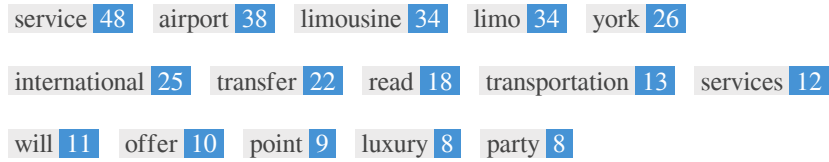

Keywords Cloud

This Keyword Cloud provides an insight into the frequency of keyword usage within the page.

It's important to carry out keyword research to get an understanding of the keywords that your audience is using. There are a number of keyword research tools available online to help you choose which keywords to target.

Keyword Consistency

Keywords	Freq	Title	Desc	<H>
service	48	✓	✓	✓
airport	38	✗	✓	✓
limousine	34	✗	✓	✓
limo	34	✓	✓	✓
york	26	✗	✗	✓
international	25	✗	✗	✓
transfer	22	✗	✗	✓
read	18	✗	✗	✗
transportation	13	✗	✗	✓
services	12	✗	✗	✓
will	11	✗	✗	✗
offer	10	✗	✓	✓
point	9	✗	✗	✓
luxury	8	✗	✗	✓
party	8	✗	✗	✓

This table highlights the importance of being consistent with your use of keywords.

To improve the chance of ranking well in search results for a specific keyword, make sure you include it in some or all of the following: page URL, page content, title tag, meta description, header tags, image alt attributes, internal link anchor text and backlink anchor text.