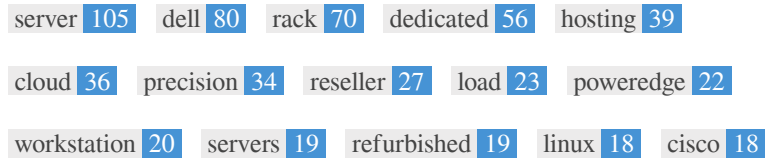

Keywords Cloud

This Keyword Cloud provides an insight into the frequency of keyword usage within the page.

It's important to carry out keyword research to get an understanding of the keywords that your audience is using. There are a number of keyword research tools available online to help you choose which keywords to target.

Keyword Consistency

Keywords	Freq	Title	Desc	<H>
server	105	✓	✓	✓
dell	80	✓	✓	✓
rack	70	✗	✓	✓
dedicated	56	✗	✓	✓
hosting	39	✗	✓	✓
cloud	36	✗	✓	✓
precision	34	✗	✗	✓
reseller	27	✗	✗	✓
load	23	✗	✗	✗
poweredge	22	✗	✗	✓
workstation	20	✗	✗	✓
servers	19	✓	✓	✓
refurbished	19	✗	✗	✓
linux	18	✗	✓	✓
cisco	18	✗	✗	✓

This table highlights the importance of being consistent with your use of keywords.

To improve the chance of ranking well in search results for a specific keyword, make sure you include it in some or all of the following: page URL, page content, title tag, meta description, header tags, image alt attributes, internal link anchor text and backlink anchor text.