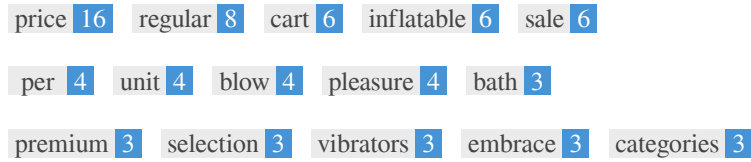

Keywords Cloud

This Keyword Cloud provides an insight into the frequency of keyword usage within the page.

It's important to carry out keyword research to get an understanding of the keywords that your audience is using. There are a number of keyword research tools available online to help you choose which keywords to target.

Keyword Consistency

Keywords	Freq	Title	Desc	<H>
price	16	×	×	×
regular	8	×	×	×
cart	6	×	×	✓
inflatable	6	×	×	✓
sale	6	×	×	×
per	4	×	×	×
unit	4	×	×	×
blow	4	×	×	✓
pleasure	4	✓	✓	×
bath	3	×	×	✓
premium	3	×	×	×
selection	3	×	×	✓
vibrators	3	×	✓	✓
embrace	3	×	×	×
categories	3	×	×	×

This table highlights the importance of being consistent with your use of keywords.

To improve the chance of ranking well in search results for a specific keyword, make sure you include it in some or all of the following: page URL, page content, title tag, meta description, header tags, image alt attributes, internal link anchor text and backlink anchor text.