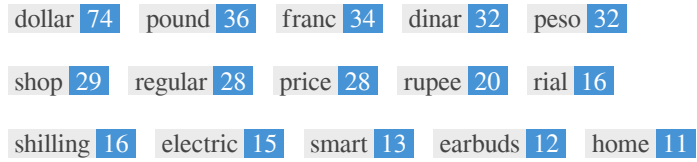

Keywords Cloud

This Keyword Cloud provides an insight into the frequency of keyword usage within the page.

It's important to carry out keyword research to get an understanding of the keywords that your audience is using. There are a number of keyword research tools available online to help you choose which keywords to target.

Keyword Consistency

Keywords	Freq	Title	Desc	<H>
dollar	74	×	×	×
pound	36	×	×	×
franc	34	×	×	×
dinar	32	×	×	×
peso	32	×	×	×
shop	29	×	×	×
regular	28	×	×	×
price	28	×	×	×
rupee	20	×	×	×
rial	16	×	×	×
shilling	16	×	×	×
electric	15	×	×	×
smart	13	×	×	✓
earbuds	12	×	×	✓
home	11	×	×	✓

This table highlights the importance of being consistent with your use of keywords.

To improve the chance of ranking well in search results for a specific keyword, make sure you include it in some or all of the following: page URL, page content, title tag, meta description, header tags, image alt attributes, internal link anchor text and backlink anchor text.